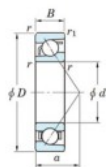

Kogellager enkele rij 7202-C-JTEKT - 7202-C-JTEKT

<https://www.123kogellager.nl/kogellager-behuizing/kogellager/enkele-rij/7202-c-jtekt>

Boundary dimensions

Single row angular bearing

| Bearing No. | Boundary dimensions(mm) | | | | | | Basic load ratings(kN) | | Fatigue load limit(kN) | | factor | Limiting speeds(min-1) Grease lub. |
|-------------|-------------------------|----|----|-------|--------|--------|------------------------|------|------------------------|----|--------|---------------------------------------|
| | d | D | B | r(mm) | r1(mm) | r2(mm) | Cr | Cor | Ce | Co | | |
| 7202C | 15 | 35 | 11 | 0.6 | 0.3 | 10.8 | 4.55 | 0.34 | 13.3 | | 26000 | |