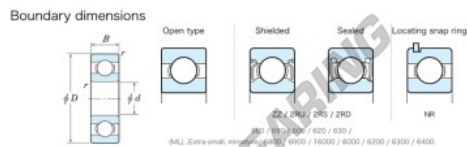

Kogellager enkele rij 623-JTEKT - 623-JTEKT

<https://www.123kogellager.nl/kogellager-behuizing/kogellager/enkele-rij/623-jtekt>

Extra small Standard open type

Bearing No.	Boundary dimensions (mm)				Basic load ratings (kN)		Fatigue load limit (kN)	factor	Limiting speeds (min-1)
	d	D	B	r (mm)	C _r	C _{0r}			
623	3	10	4	0.15	0.8	0.22	6	12.8	52000 Grease lub