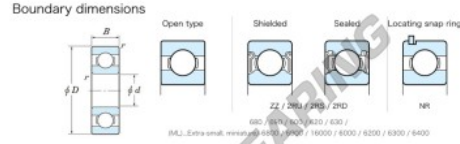

Kogellager enkele rij 603-JTEKT - 603-JTEKT

<https://www.123kogellager.nl/kogellager-behuizing/kogellager/enkele-rij/603-jtekt>

Extra small Standard open type

Bearing No.	Boundary dimensions (mm)				Basic load ratings (kN)		Fatigue load limit (kN)		factor	Limiting speeds (min-1)
	d	D	B	r (min)	Cr	C0r	Cu	f0		
603	3	8	3	0.15	0.68	0.17	5	11.5		64000 Grease lub.