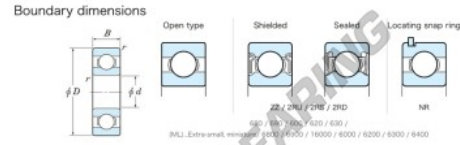

Kogellager enkele rij ML3006-JTEKT - ML3006-JTEKT

<https://www.123kogellager.nl/kogellager-behuizing/kogellager/enkele-rij/ml3006-jtekt>

External Standard open type

Bearing No.	Boundary dimensions (mm)				Basic load ratings (kN)		Fatigue load limit (kN)	factor	Limiting speeds (min-1)
	d	D	B	r (min)	C _r	C _{0r}	C _u	f ₀	Grease lub.
ML3006	3	6	2	0.08	0.24	0.06	2	14.3	75000