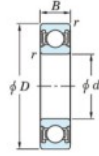

Kogellager enkele rij 6815-2RD-JTEKT - 6815-2RD-JTEKT

<https://www.123kogellager.nl/kogellager-behuizing/kogellager/enkele-rij/6815-2rd-jtekt>

Boundary dimensions