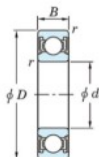

Kogellager enkele rij 60-22-2RD-JTEKT - 60-22-2RD-JTEKT

<https://www.123kogellager.nl/kogellager-behuizing/kogellager/enkele-rij/60-22-2rd-jtekt>

Boundary dimensions