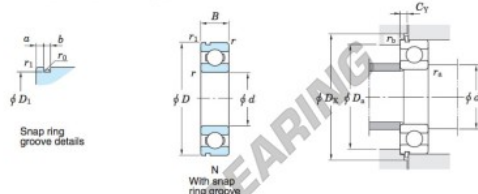

Kogellager enkele rij 6024-N-JTEKT - 6024-N-JTEKT

<https://www.123kogellager.nl/kogellager-behuizing/kogellager/enkele-rij/6024-n-jtekt>

Single-row deep groove ball bearings ——— Koyo
snap ring groove type
locating snap ring type

Boundary dimensions (mm)					Basic load ratings (kN)			Factor		Limiting speeds (min ⁻¹)		Bearing No.		D ₁ max.
d	D	B	r	r ₁	C ₁₀	C ₉₀	f ₀	Grease lub.	Oil lub.	With snap ring groove	With locating snap ring	6024N	D ₁ max.	
120	180	28	2	0.5	85.0	79.3	15.9	3 600	4 200			6024N	173.66	

Dimensions of snap ring groove (mm)			Dimensions of locating snap ring (mm)		Mounting dimensions (mm)							(Refer.) Mass (kg)	(Refer.) Bearing No.
a	b	r ₀	D ₂	f	d ₄	D ₄	D ₂	C _γ	r ₄	r ₅	Mass	Bearing No.	
max.	±0.15	max.	max.	±0.05	max.	max.	min.	max.	max.	max.			
3.71	3.65	0.6	192.9	3.05	129	171	195	6.45	2	0.5	2.07	6024N	