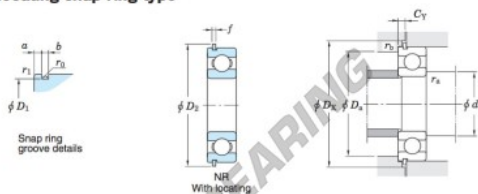

Kogellager enkele rij 6021-NR-JTEKT - 6021-NR-JTEKT

<https://www.123kogellager.nl/kogellager-behuizing/kogellager/enkele-rij/6021-nr-jtekt>

Single-row deep groove ball bearings ————— **Koyo**
snap ring groove type
locating snap ring type

Boundary dimensions (mm)					Basic load ratings (kN)			Factor		Limiting speeds (min ⁻¹)		Bearing No.		
d	D	B	r	r1	C	C0	f0	Grease lub.	Oil lub.	With snap ring groove	With locating snap ring	D1	max.	
105	160	26	2	0.5	72.3	65.8	15.8	4 000	4 700		6021NR	155.22		

Dimensions of snap ring groove (mm)			Dimensions of locating snap ring (mm)		Mounting dimensions (mm)							(Refer.)	(Refer.)
a	b	r0	D2	f	ds	Da	Dk	Ds	Cy	ra	r0	Mass (kg)	Bearing No.
max.	±0.15	max.	max.	±0.05	min.	max.	min.	max.	max.	max.	max.		
3.71	3.25	0.6	169.7	2.77	114	151	172	8.17	2	0.5	1.59	6021N	