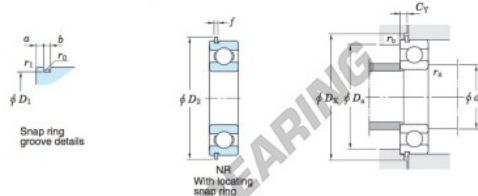

Kogellager enkele rij 6019-NR-JTEKT - 6019-NR-JTEKT

<https://www.123kogellager.nl/kogellager-behuizing/kogellager/enkele-rij/6019-nr-jtekt>

Single-row deep groove ball bearings ———— **Koyo**
snap ring groove type
locating snap ring type

| Boundary dimensions (mm) | | | | Basic load ratings (kN) | | | Factor | | Limiting speeds (min ⁻¹) | | Bearing No. | | | D ₁ max. |
|--------------------------|-----|----|-----|-------------------------|------------------|----------------|-------------|----------|--------------------------------------|-------------------------|-------------|--|--------|---------------------|
| d | D | B | r | C | C _{10r} | f _s | Grease lub. | Oil lub. | With snap ring groove | With locating snap ring | 6019NR | | | |
| 95 | 145 | 24 | 1.5 | 60.4 | 53.9 | 15.8 | 4 400 | 5 200 | | | | | 140.23 | |

| Dimensions of snap ring groove (mm) | | | Dimensions of locating snap ring (mm) | | Mounting dimensions (mm) | | | | | | (Refer.) Mass (kg) | (Refer.) Bearing No. |
|-------------------------------------|-------|----------------|---------------------------------------|-------|--------------------------|-----------------|-----------------|----------------|-----------------|-----------------|--------------------|----------------------|
| a | b | r ₀ | D ₂ | f | d _{4a} | D _{4a} | D _{4c} | C _Y | r _{6a} | r _{6b} | 1.21 | 6019N |
| max. | ±0.15 | max. | max. | ±0.05 | max. | max. | max. | max. | max. | max. | | |
| 3.71 | 3.25 | 0.6 | 154.7 | 2.77 | 103 | 137 | 157 | 6.17 | 1.5 | 0.5 | | |