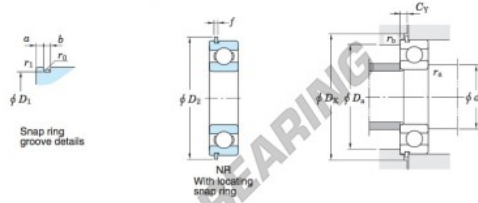

## Kogellager enkele rij 6318-NR-JTEKT - 6318-NR-JTEKT

<https://www.123kogellager.nl/kogellager-behuizing/kogellager/enkele-rij/6318-nr-jtekt>

Single-row deep groove ball bearings ————— **Koyo**  
snap ring groove type  
locating snap ring type

Boundary dimensions (mm)				Basic load ratings (kN)			Factor		Limiting speeds (min <sup>-1</sup> )		Bearing No.		
d	D	B	r	C	C <sub>10r</sub>	f <sub>s</sub>	Grease lub.	Oil lub.	With snap ring groove	With locating snap ring	D <sub>1</sub> max.		
90	190	43	3	143	107	13.3	3 500	4 200		<b>6318NR</b>	183.64		

Dimensions of snap ring groove (mm)			Dimensions of locating snap ring (mm)		Mounting dimensions (mm)							(Refer.) Mass (kg)	(Refer.) Bearing No.
a	b	r <sub>0</sub>	D <sub>2</sub>	f	d <sub>4a</sub>	D <sub>4a</sub>	D <sub>4c</sub>	C <sub>Y</sub>	r <sub>6a</sub>	r <sub>6b</sub>			
max.	±0.15	max.	max.	±0.05	max.	max.	min.	max.	max.	max.		4.91	<b>6318N</b>
5.69	3.65	0.6	202.9	3.05	103	177	205	8.44	2.5	0.5			