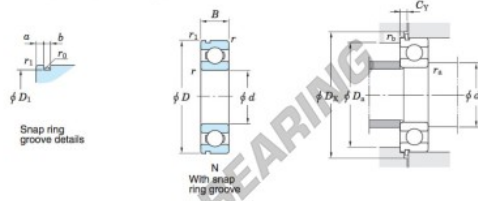

## Kogellager enkele rij 6216-N-JTEKT - 6216-N-JTEKT

<https://www.123kogellager.nl/kogellager-behuizing/kogellager/enkele-rij/6216-n-jtekt>

Single-row deep groove ball bearings ————— **Koyo**  
snap ring groove type  
locating snap ring type

Boundary dimensions (mm)				Basic load ratings (kN)			Factor		Limiting speeds (min <sup>-1</sup> )		Bearing No.		D <sub>1</sub> max.
d	D	B	r	C	C <sub>10r</sub>	f <sub>s</sub>	Grease lub.	Oil lub.	With snap ring groove	With locating snap ring	6216N		
80	140	26	2	72.7	53.0	14.6	4 500	5 400			6216N	135.23	

Dimensions of snap ring groove (mm)			Dimensions of locating snap ring (mm)		Mounting dimensions (mm)						(Refer.) Mass (kg)	(Refer.) Bearing No.
a	b	r <sub>0</sub>	D <sub>2</sub>	f	d <sub>4a</sub>	D <sub>4a</sub>	D <sub>4c</sub>	C <sub>γ</sub>	r <sub>6a</sub>	r <sub>6b</sub>	Mass	Bearing No.
4.9	3.25	0.6	149.7	2.77	89	131	152	7.37	2	0.5	1.40	6216N