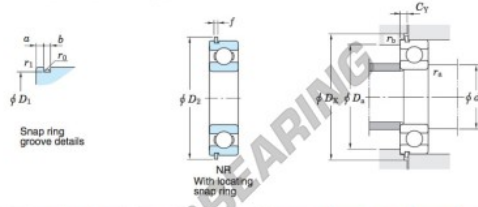

Kogellager enkele rij 6215-NR-JTEKT - 6215-NR-JTEKT

<https://www.123kogellager.nl/kogellager-behuizing/kogellager/enkele-rij/6215-nr-jtekt>

Single-row deep groove ball bearings ——— Koyo
snap ring groove type
locating snap ring type

Boundary dimensions (mm)				Basic load ratings (kN)			Factor		Limiting speeds (min ⁻¹)		Bearing No.			D_1 max.
d	D	B	r_1	C	C_{10}	C_{90}	f_0	Grease lub.	Oil lub.	With snap ring groove	With locating snap ring	Bearing No.		
75	130	25	1.5	0.5	67.4	48.3	14.5	4 800	5 800			6215NR	125.22	

Dimensions of snap ring groove (mm)			Dimensions of locating snap ring (mm)		Mounting dimensions (mm)							(Refer.)	(Refer.)
a	b	r_0	D_2	f	d_a	D_a	D_x	C_Y	r_a	r_b	r_c	Mass (kg)	Bearing No.
max.	± 0.15	max.	max.	± 0.05	max.	max.	min.	max.	max.	max.	max.	1.18	6215N
4.06	3.25	0.6	139.7	2.77	83	122	141.5	6.58	1.5	0.5			