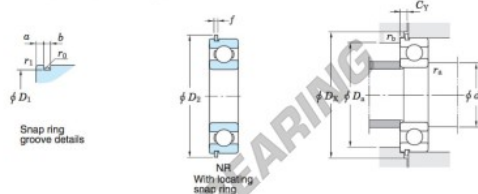

Kogellager enkele rij 6314-NR-JTEKT - 6314-NR-JTEKT

<https://www.123kogellager.nl/kogellager-behuizing/kogellager/enkele-rij/6314-nr-jtekt>

Single-row deep groove ball bearings ———— **Koyo**
snap ring groove type
locating snap ring type

Boundary dimensions (mm)					Basic load ratings (kN)			Factor		Limiting speeds (min ⁻¹)		Bearing No.		
d	D	B	r	r ₁	C	C _{10r}	f _s		Grease lub.	Oil lub.	With snap ring groove	With locating snap ring	D ₁ max.	
70	150	35	2.1	0.5	104	68.2	13.2		4 500	5 400		6314NR	145.24	

Dimensions of snap ring groove (mm)			Dimensions of locating snap ring (mm)		Mounting dimensions (mm)							(Refer.) Mass (kg)	(Refer.) Bearing No.
a	b	r ₀	D ₂	f	d _{4a}	D _{4a}	D _{4c}	C _Y	r _{6a}	r _{6c}	r ₆	Mass	Bearing No.
4.9	3.25	0.6	159.7	2.77	81	139	162	7.37	2	0.5	2.52	6314N	