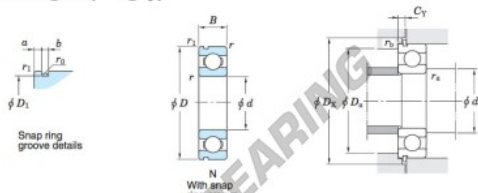

## Kogellager enkele rij 6214-N-JTEKT - 6214-N-JTEKT

<https://www.123kogellager.nl/kogellager-behuizing/kogellager/enkele-rij/6214-n-jtekt>

Single-row deep groove ball bearings ——— Koyo  
snap ring groove type  
locating snap ring type

Boundary dimensions (mm)					Basic load ratings (kN)			Factor		Limiting speeds (min <sup>-1</sup> )		Bearing No.		D <sub>1</sub> max.
d	D	B	r	r <sub>1</sub>	C	C <sub>10r</sub>	f <sub>s</sub>	Grease lub.	Oil lub.	With snap ring groove	With locating snap ring	6214N	D <sub>1</sub> max.	
70	125	24	1.5	0.5	82.2	44.1	14.5	5 100	6 100			6214N	120.22	

Dimensions of snap ring groove (mm)			Dimensions of locating snap ring (mm)		Mounting dimensions (mm)							(Refer.) Mass (kg)	(Refer.) Bearing No.
a	b	r <sub>0</sub>	D <sub>2</sub>	f	d <sub>4a</sub>	D <sub>4a</sub>	D <sub>4c</sub>	C <sub>γ</sub>	r <sub>4a</sub>	r <sub>4b</sub>	r <sub>4c</sub>	Mass	Bearing No.
max.	±0.15	max.	max.	±0.05	max.	max.	min.	max.	max.	max.	max.	1.07	6214N
4.06	3.25	0.6	134.7	2.77	78	117	136.5	6.58	1.5	0.5			