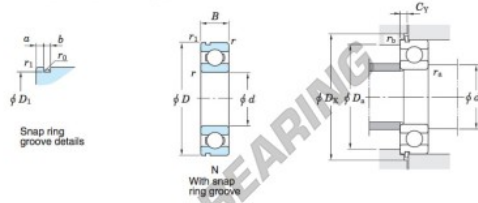

### Single-row deep groove ball bearings ——— Koyo snap ring groove type locating snap ring type

Boundary dimensions (mm)				Basic load ratings (kN)			Factor		Limiting speeds (min <sup>-1</sup> )		Bearing No.		D <sub>1</sub> max.
d	D	B	r	C	C <sub>10r</sub>	f <sub>s</sub>	Grease lub.	Oil lub.	With snap ring groove	With locating snap ring	6014N		
70	110	20	1.1	38.1	30.9	15.6	6 100	7 200	6014N		106.81		

Dimensions of snap ring groove (mm)			Dimensions of locating snap ring (mm)		Mounting dimensions (mm)						(Refer.) Mass (kg)	(Refer.) Bearing No.
a	b	r <sub>0</sub>	D <sub>2</sub>	f	d <sub>4a</sub>	D <sub>4a</sub>	D <sub>4c</sub>	C <sub>γ</sub>	r <sub>6a</sub>	r <sub>6b</sub>	0.602	6014N
max.	±0.15	max.	max.	±0.05	max.	max.	min.	max.	max.	max.		
2.87	2.85	0.6	116.6	2.41	76.5	103.5	118	5.03	1	0.5		