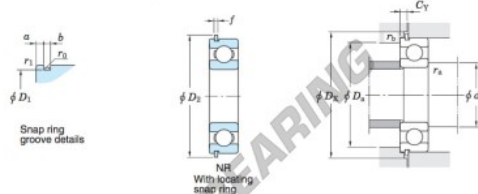

Kogellager enkele rij 6213-NR-JTEKT - 6213-NR-JTEKT

<https://www.123kogellager.nl/kogellager-behuizing/kogellager/enkele-rij/6213-nr-jtekt>

Single-row deep groove ball bearings ————— **Koyo**
snap ring groove type
locating snap ring type

Boundary dimensions (mm)				Basic load ratings (kN)			Factor		Limiting speeds (min ⁻¹)		Bearing No.		
d	D	B	r	C	C _{10r}	f _s	Grease lub.	Oil lub.	With snap ring groove	With locating snap ring	D ₁ max.		
65	120	23	1.5	57.2	40.1	14.4	5 400	6 400	6213NR	115.21			

Dimensions of snap ring groove (mm)			Dimensions of locating snap ring (mm)		Mounting dimensions (mm)							(Refer.) Mass (kg)	(Refer.) Bearing No.
a	b	r ₀	D ₂	f	d _{4a}	D _{4a}	D _{4c}	C _Y	r _{6a}	r _{6b}	r _{6c}	0.990	6213N
4.06	3.25	0.6	129.7	2.77	73	112	131.5	6.58	1.5	0.5			