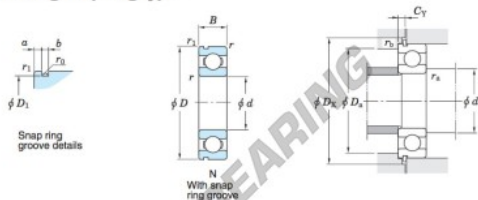

Kogellager enkele rij 6213-N-JTEKT - 6213-N-JTEKT

<https://www.123kogellager.nl/kogellager-behuizing/kogellager/enkele-rij/6213-n-jtekt>

Single-row deep groove ball bearings ——— Koyo
snap ring groove type
locating snap ring type

Boundary dimensions (mm)				Basic load ratings (kN)			Factor		Limiting speeds (min ⁻¹)		Bearing No.		D ₁ max.
d	D	B	r	C	C _{10r}	f _s	Grease lub.	Oil lub.	With snap ring groove	With locating snap ring	6213N		
65	120	23	1.5	57.2	40.1	14.4	5 400	6 400				115.21	

Dimensions of snap ring groove (mm)			Dimensions of locating snap ring (mm)		Mounting dimensions (mm)						(Refer.) Mass (kg)	(Refer.) Bearing No.	
a	b	r ₀	D ₂	f	d ₄	D ₄	D ₂	C _γ	r ₆	r ₈	r ₉	0.990	6213N
4.06	3.25	0.6	129.7	2.77	73	112	131.5	6.58	1.5	0.5			