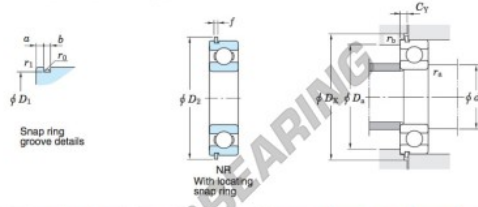

Kogellager enkele rij 6013-NR-JTEKT - 6013-NR-JTEKT

<https://www.123kogellager.nl/kogellager-behuizing/kogellager/enkele-rij/6013-nr-jtekt>

Single-row deep groove ball bearings ————— **Koyo**
snap ring groove type
locating snap ring type

Boundary dimensions (mm)				Basic load ratings (kN)			Factor		Limiting speeds (min ⁻¹)		Bearing No.		
d	D	B	r	C	C _{10r}	f _s	Grease lub.	Oil lub.	With snap ring groove	With locating snap ring	D ₁ max.		
65	100	18	1.1	30.5	25.2	15.8	6 600	7 800			95.8	6013NR	

Dimensions of snap ring groove (mm)			Dimensions of locating snap ring (mm)		Mounting dimensions (mm)						(Refer.) Mass (kg)	(Refer.) Bearing No.
a	b	r ₀ max.	D ₂ max.	f ±0.05	d ₄ max.	D ₄ min.	D ₅ min.	C _Y max.	r ₆ max.	r ₇ max.		
2.87	2.85	0.6	106.5	2.41	71.5	93.5	108	5.03	1	0.5	0.435	6013N