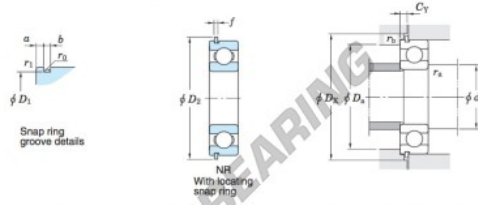

Kogellager enkele rij 6312-NR-JTEKT - 6312-NR-JTEKT

<https://www.123kogellager.nl/kogellager-behuizing/kogellager/enkele-rij/6312-nr-jtekt>

Single-row deep groove ball bearings ————— **Koyo**
snap ring groove type
locating snap ring type

Boundary dimensions (mm)				Basic load ratings (kN)			Factor		Limiting speeds (min ⁻¹)		Bearing No.		
d	D	B	r	C	C _{10r}	f _s	Grease lub.	Oil lub.	With snap ring groove	With locating snap ring	D ₁ max.		
60	130	31	2.1	81.9	52.2	13.2	5 200	6 200		6312NR	125.22		

Dimensions of snap ring groove (mm)			Dimensions of locating snap ring (mm)		Mounting dimensions (mm)							(Refer.) Mass (kg)	(Refer.) Bearing No.
a	b	r ₀	D ₂	f	d _{4a}	D _{4a}	D _{4c}	C _Y	r _{6a}	r _{6b}			
max.	±0.15	max.	max.	±0.05	min.	max.	min.	max.	max.	max.		1.70	6312N
4.06	3.25	0.6	139.7	2.77	71	119	141.5	6.58	2	0.5			