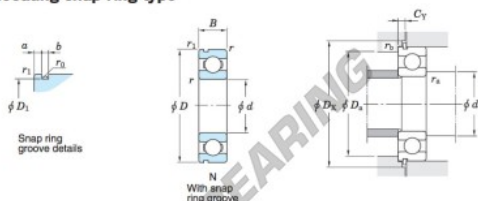

Kogellager enkele rij 6312-N-JTEKT - 6312-N-JTEKT

<https://www.123kogellager.nl/kogellager-behuizing/kogellager/enkele-rij/6312-n-jtekt>

Single-row deep groove ball bearings ————— **Koyo**
snap ring groove type
locating snap ring type

| Boundary dimensions (mm) | | | | Basic load ratings (kN) | | | Factor | | Limiting speeds (min ⁻¹) | | Bearing No. | | D ₁ max. |
|--------------------------|-----|----|-----|-------------------------|------------------|----------------|-------------|----------|--------------------------------------|-------------------------|-------------|--------|---------------------|
| d | D | B | r | C | C _{10r} | f _s | Grease lub. | Oil lub. | With snap ring groove | With locating snap ring | 6312N | | |
| 60 | 130 | 31 | 2.1 | 81.9 | 52.2 | 13.2 | 5 200 | 6 200 | | | | 125.22 | |

| Dimensions of snap ring groove (mm) | | | Dimensions of locating snap ring (mm) | | Mounting dimensions (mm) | | | | | | (Refer.) Mass (kg) | (Refer.) Bearing No. | |
|-------------------------------------|-------|----------------|---------------------------------------|-------|--------------------------|----------------|----------------|----------------|----------------|----------------|--------------------|----------------------|-------|
| a | b | r ₀ | D ₂ | f | d _s | D _s | D _x | C _γ | r _a | r _b | | | |
| max. | ±0.15 | max. | max. | ±0.05 | max. | max. | min. | max. | max. | max. | | 1.70 | 6312N |
| 4.06 | 3.25 | 0.6 | 139.7 | 2.77 | 71 | 119 | 141.5 | 6.58 | 2 | 0.5 | | | |