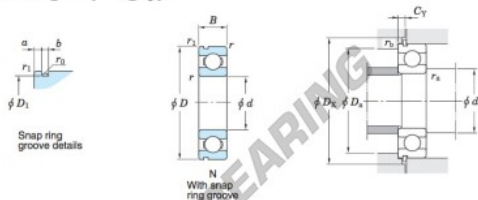

## Kogellager enkele rij 6212-N-JTEKT - 6212-N-JTEKT

<https://www.123kogellager.nl/kogellager-behuizing/kogellager/enkele-rij/6212-n-jtekt>

Single-row deep groove ball bearings ———— **Koyo**  
snap ring groove type  
locating snap ring type

Boundary dimensions (mm)				Basic load ratings (kN)			Factor		Limiting speeds (min <sup>-1</sup> )		Bearing No.		D <sub>1</sub> max.
d	D	B	r	C	C <sub>10r</sub>	f <sub>s</sub>	Grease lub.	Oil lub.	With snap ring groove	With locating snap ring	6212N		
60	110	22	1.5	52.4	36.2	14.4	5700	6900				106.81	

Dimensions of snap ring groove (mm)			Dimensions of locating snap ring (mm)		Mounting dimensions (mm)							(Refer.) Mass (kg)	(Refer.) Bearing No.
a	b	r <sub>0</sub>	D <sub>2</sub>	f	d <sub>4a</sub>	D <sub>4a</sub>	D <sub>4c</sub>	C <sub>Y</sub>	r <sub>6a</sub>	r <sub>6b</sub>	r <sub>6c</sub>	0.783	6212N
max.	±0.15	max.	max.	±0.05	max.	max.	min.	max.	max.	max.	max.		
3.28	2.85	0.6	116.6	2.41	68	102	118	5.43	1.5	0.5			