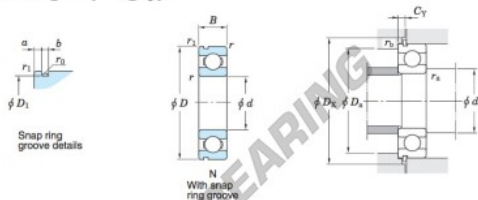

Kogellager enkele rij 6211-N-JTEKT - 6211-N-JTEKT

<https://www.123kogellager.nl/kogellager-behuizing/kogellager/enkele-rij/6211-n-jtekt>

Single-row deep groove ball bearings ————— **Koyo**
snap ring groove type
locating snap ring type

Boundary dimensions (mm)				Basic load ratings (kN)			Factor		Limiting speeds (min ⁻¹)		Bearing No.		D ₁ max.
d	D	B	r	C	C _{10r}	f _s	Grease lub.	Oil lub.	With snap ring groove	With locating snap ring	6211N		
55	100	21	1.5	43.4	29.4	14.4	6 300	7 600			6211N	96.8	

Dimensions of snap ring groove (mm)			Dimensions of locating snap ring (mm)		Mounting dimensions (mm)						(Refer.) Mass (kg)	(Refer.) Bearing No.
a	b	r ₀	D ₂	f	d _s	D _s	D _x	C _γ	r _a	r _b	0.607	6211N
max.	±0.15	max.	max.	±0.05	max.	max.	min.	max.	max.	max.		
3.28	2.85	0.6	106.5	2.41	63	92	108	5.43	1.5	0.5		