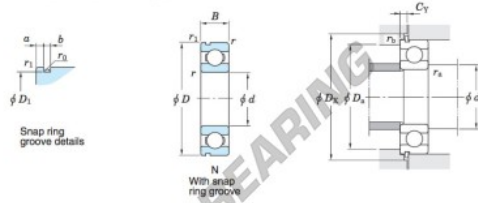

Kogellager enkele rij 6011-N-JTEKT - 6011-N-JTEKT

<https://www.123kogellager.nl/kogellager-behuizing/kogellager/enkele-rij/6011-n-jtekt>

Single-row deep groove ball bearings ——— Koyo
snap ring groove type
locating snap ring type

Boundary dimensions (mm)					Basic load ratings (kN)			Factor		Limiting speeds (min ⁻¹)		Bearing No.		D ₁ max.
d	D	B	r	r ₁	C	C _{10r}	f _s	Grease lub.	Oil lub.	With snap ring groove	With locating snap ring	6011N		
55	90	18	1.1	0.5	28.3	21.2	15.3	7 600	8 900				86.79	

Dimensions of snap ring groove (mm)			Dimensions of locating snap ring (mm)		Mounting dimensions (mm)							(Refer.) Mass (kg)	(Refer.) Bearing No.
a	b	r ₀	D ₂	f	d ₄	D ₄	D ₃	C _γ	r ₄	r ₅	r ₆	0.385	6011N
max.	±0.15	max.	max.	±0.05	min.	max.	min.	max.	max.	max.	max.		
2.87	2.85	0.6	96.5	2.41	61.5	83.5	98	5.03	1	0.5			