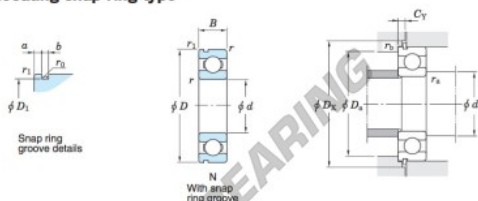

Kogellager enkele rij 6309-N-JTEKT - 6309-N-JTEKT

<https://www.123kogellager.nl/kogellager-behuizing/kogellager/enkele-rij/6309-n-jtekt>

Single-row deep groove ball bearings ———— **Koyo**
snap ring groove type
locating snap ring type

Boundary dimensions (mm)				Basic load ratings (kN)			Factor		Limiting speeds (min ⁻¹)		Bearing No.		D ₁ max.
d	D	B	r	C	C _{10r}	f _s	Grease lub.	Oil lub.	With snap ring groove	With locating snap ring	6309N		
45	100	25	1.5	48.9	29.5	13.3	6 800	8 100				96.8	

Dimensions of snap ring groove (mm)			Dimensions of locating snap ring (mm)		Mounting dimensions (mm)						(Refer.) Mass (kg)	(Refer.) Bearing No.	
a	b	r ₀	D ₂	f	d _{4a}	D _{4a}	D _{4c}	C _γ	r _{6a}	r _{6b}	r _{6c}	0.833	6309N
max.	±0.15	max.	max.	±0.05	min.	max.	min.	max.	max.	max.	max.		
3.28	2.85	0.6	106.5	2.41	53	92	108	5.43	1.5	0.5			