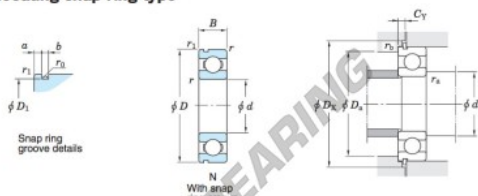

Kogellager enkele rij 6307-N-JTEKT - 6307-N-JTEKT

<https://www.123kogellager.nl/kogellager-behuizing/kogellager/enkele-rij/6307-n-jtekt>

Single-row deep groove ball bearings ————— **Koyo**
snap ring groove type
locating snap ring type

Boundary dimensions (mm)			Basic load ratings (kN)			Factor		Limiting speeds (min ⁻¹)		Bearing No.		D ₁ max.
d	D	B	r	r ₁	C	C _{10r}	f _s	Grease lub.	Oil lub.	With snap ring groove	With locating snap ring	
35	80	21	1.5	0.5	33.4	19.3	13.2	8 500	10 000	6307N		76.81

Dimensions of snap ring groove (mm)			Dimensions of locating snap ring (mm)		Mounting dimensions (mm)					(Refer.) Mass (kg)	(Refer.) Bearing No.
a	b	r ₀	D ₂	f	d _s	D _s	D _x	C _Y	r _a	r _b	6307N
max.	±0.15	max.	max.	±0.05	max.	max.	max.	max.	max.	max.	0.457
3.28	2.05	0.6	86.6	1.65	43	72	88	4.67	1.5	0.5	