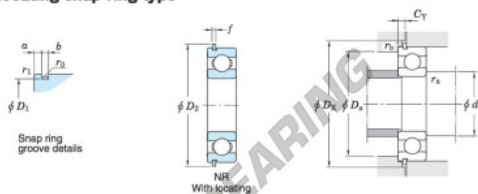

Kogellager enkele rij 60-32-NR-JTEKT - 60-32-NR-JTEKT

<https://www.123kogellager.nl/kogellager-behuizing/kogellager/enkele-rij/60-32-nr-jtekt>

Single-row deep groove ball bearings ———— **Koyo**
snap ring groove type
locating snap ring type

Boundary dimensions (mm)				Basic load ratings (kN)			Factor		Limiting speeds (min ⁻¹)		Bearing No.		
d	D	B	r	C	C _{10r}	f _s	Grease lub.	Oil lub.	With snap ring groove	With locating snap ring	D ₁ max.		
32	58	13	1	15.0	9.15	14.5	12 000	14 000		60/32NR	55.6		

Dimensions of snap ring groove (mm)			Dimensions of locating snap ring (mm)		Mounting dimensions (mm)							(Refer.) Mass (kg)	(Refer.) Bearing No.
a	b	r ₀	D ₂	f	d _{4a}	D _{4a}	D _{4c}	C _Y	r _{6a}	r _{6b}	r _{6c}	0.127	60/32N
2.08	1.5	0.4	63.7	1.07	37	53	64.5	2.9	1	0.5			