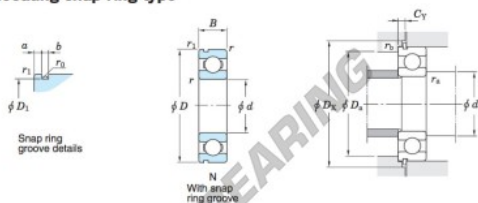

## Kogellager enkele rij 6306-N-JTEKT - 6306-N-JTEKT

<https://www.123kogellager.nl/kogellager-behuizing/kogellager/enkele-rij/6306-n-jtekt>

Single-row deep groove ball bearings ————— **Koyo**  
snap ring groove type  
locating snap ring type

Boundary dimensions (mm)			Basic load ratings (kN)			Factor		Limiting speeds (min <sup>-1</sup> )		Bearing No.		D <sub>1</sub> max.
d	D	B	r	r <sub>1</sub>	C <sub>10</sub>	C <sub>90</sub>	f <sub>s</sub>	Grease lub.	Oil lub.	With snap ring groove	With locating snap ring	
30	72	19	1.1	0.5	26.7	15.0	13.3	9 600	12 000	<b>6306N</b>		68.81

Dimensions of snap ring groove (mm)			Dimensions of locating snap ring (mm)		Mounting dimensions (mm)						(Refer.) Mass (kg)	(Refer.) Bearing No.	
a	b	r <sub>0</sub>	D <sub>2</sub>	f	d <sub>4</sub>	D <sub>4</sub>	D <sub>3</sub>	C <sub>γ</sub>	r <sub>3</sub>	r <sub>4</sub>	r <sub>5</sub>	Mass	Bearing No.
max.	±0.15	max.	max.	±0.05	max.	max.	min.	max.	max.	max.	max.	0.346	<b>6306N</b>
3.28	2.05	0.6	78.6	1.65	36.5	65.5	80	4.67	1	0.5			