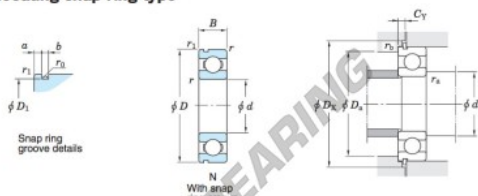

Kogellager enkele rij 6206-N-JTEKT - 6206-N-JTEKT

<https://www.123kogellager.nl/kogellager-behuizing/kogellager/enkele-rij/6206-n-jtekt>

Single-row deep groove ball bearings ——— Koyo
snap ring groove type
locating snap ring type

Boundary dimensions (mm)				Basic load ratings (kN)			Factor		Limiting speeds (min ⁻¹)		Bearing No.		D ₁ max.
d	D	B	r	C	C _{10r}	f _s	Grease lub.	Oil lub.	With snap ring groove	With locating snap ring	6206N		
30	62	16	1	0.5	19.5	11.3	13.9	11 000	13 000			59.61	

Dimensions of snap ring groove (mm)			Dimensions of locating snap ring (mm)		Mounting dimensions (mm)						(Refer.) Mass (kg)	(Refer.) Bearing No.
a	b	r ₀	D ₂	f	d _{4a}	D _{4a}	D _{4c}	C _γ	r _{6a}	r _{6b}	0.199	6206N
max.	±0.15	max.	max.	±0.05	min.	max.	min.	max.	max.	max.		
3.28	2.05	0.6	67.7	1.65	35	57	68.5	4.67	1	0.5		