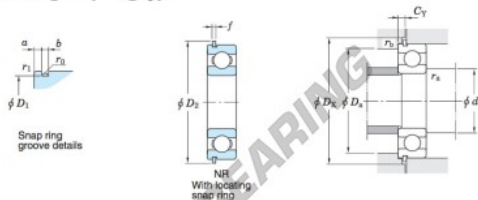

## Kogellager enkele rij 6006-NR-JTEKT - 6006-NR-JTEKT

<https://www.123kogellager.nl/kogellager-behuizing/kogellager/enkele-rij/6006-nr-jtekt>

Single-row deep groove ball bearings ————— **Koyo**  
snap ring groove type  
locating snap ring type

Boundary dimensions (mm)				Basic load ratings (kN)			Factor		Limiting speeds (min <sup>-1</sup> )		Bearing No.		
d	D	B	r	C	C <sub>10r</sub>	f <sub>s</sub>	Grease lub.	Oil lub.	With snap ring groove	With locating snap ring	D <sub>1</sub> max.		
30	55	13	1	13.2	8.25	14.7	13 000	15 000	6006NR	6006NR	52.6		

Dimensions of snap ring groove (mm)			Dimensions of locating snap ring (mm)		Mounting dimensions (mm)						(Refer.) Mass (kg)	(Refer.) Bearing No.	
a	b	r <sub>0</sub>	D <sub>2</sub>	f	d <sub>a</sub>	D <sub>a</sub>	D <sub>x</sub>	C <sub>r</sub>	r <sub>a</sub>	r <sub>b</sub>	r <sub>c</sub>	0.116	6006N
max.	±0.15	max.	max.	±0.05	min.	max.	min.	max.	max.	max.	max.		
2.08	1.5	0.4	60.7	1.07	35	50	61.5	2.9	1	0.5			