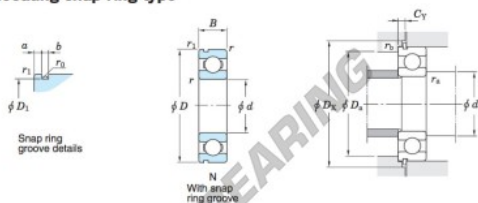

## Kogellager enkele rij 62-22-N-JTEKT - 62-22-N-JTEKT

<https://www.123kogellager.nl/kogellager-behuizing/kogellager/enkele-rij/62-22-n-jtekt>

Single-row deep groove ball bearings ————— **Koyo**  
snap ring groove type  
locating snap ring type

Boundary dimensions (mm)				Basic load ratings (kN)			Factor		Limiting speeds (min <sup>-1</sup> )		Bearing No.		D <sub>1</sub> max.
d	D	B	r	C	C <sub>10r</sub>	f <sub>s</sub>	Grease lub.	Oil lub.	With snap ring groove	With locating snap ring	62/22N		
22	50	14	1	12.8	6.85	13.2	15 000	17 000				47.6	

Dimensions of snap ring groove (mm)			Dimensions of locating snap ring (mm)		Mounting dimensions (mm)							(Refer.) Mass (kg)	(Refer.) Bearing No.
a	b	r <sub>0</sub>	D <sub>2</sub>	f	d <sub>2a</sub>	D <sub>2a</sub>	D <sub>2c</sub>	C <sub>γ</sub>	r <sub>2a</sub>	r <sub>2b</sub>	r <sub>2c</sub>	0.118	62/22N
max.	±0.15	max.	max.	±0.05	min.	max.	min.	max.	max.	max.	max.		
2.46	1.5	0.4	55.7	1.07	27	45	56.5	3.33	1	0.5			