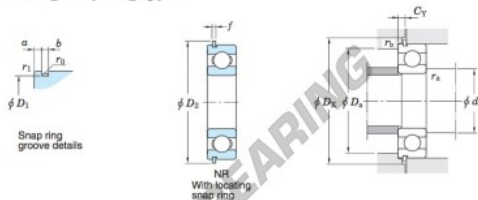

Kogellager enkele rij 60-22-NR-JTEKT - 60-22-NR-JTEKT

<https://www.123kogellager.nl/kogellager-behuizing/kogellager/enkele-rij/60-22-nr-jtekt>

Single-row deep groove ball bearings ————— **Koyo**
snap ring groove type
locating snap ring type

Boundary dimensions (mm)				Basic load ratings (kN)			Factor		Limiting speeds (min ⁻¹)		Bearing No.		
d	D	B	r	C	C _{10r}	f _s	Grease lub.	Oil lub.	With snap ring groove	With locating snap ring	D ₁ max.		
22	44	12	0.6	9.40	5.15	14.1	17 000	20 000		60/22NR	41.75		

Dimensions of snap ring groove (mm)			Dimensions of locating snap ring (mm)		Mounting dimensions (mm)						(Refer.) Mass (kg)	(Refer.) Bearing No.
a	b	r ₀	D ₂	f	d _{4a}	D _{4a}	D _{4c}	C _γ	r ₄	r ₅		
max.	±0.15	max.	max.	±0.05	min.	max.	min.	max.	max.	max.	0.073	60/22N
2.06	1.5	0.4	48.3	1.07	26	40	49	2.92	0.6	0.5		