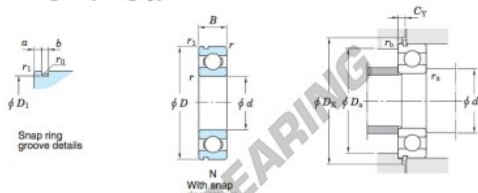

Kogellager enkele rij 60-22-N-JTEKT - 60-22-N-JTEKT

<https://www.123kogellager.nl/kogellager-behuizing/kogellager/enkele-rij/60-22-n-jtekt>

Single-row deep groove ball bearings ———— **Koyo**
snap ring groove type
locating snap ring type

Boundary dimensions (mm)				Basic load ratings (kN)			Factor		Limiting speeds (min ⁻¹)		Bearing No.		D ₁ max.
d	D	B	r	C	C _{10r}	f _s	Grease lub.	Oil lub.	With snap ring groove	With locating snap ring	D ₁ max.		
22	44	12	0.6	9.40	5.15	14.1	17 000	20 000	60/22N		41.75		

Dimensions of snap ring groove (mm)			Dimensions of locating snap ring (mm)		Mounting dimensions (mm)						(Refer.) Mass (kg)	(Refer.) Bearing No.	
a	b	r ₀	D ₂	f	d _{4a}	D _{4a}	D _{4c}	C _γ	r _{4a}	r _{4b}	r _{4c}	0.073	60/22N
max.	±0.15	max.	max.	±0.05	min.	max.	min.	max.	max.	max.	max.		
2.06	1.5	0.4	48.3	1.07	26	40	49	2.92	0.6	0.5			