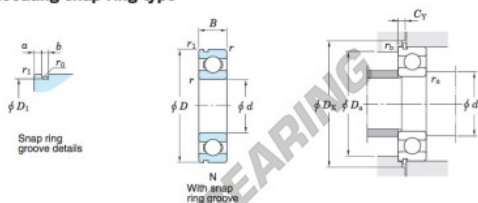

Kogellager enkele rij 6204-N-JTEKT - 6204-N-JTEKT

<https://www.123kogellager.nl/kogellager-behuizing/kogellager/enkele-rij/6204-n-jtekt>

Single-row deep groove ball bearings ————— Koyo snap ring groove type locating snap ring type

Boundary dimensions (mm)				Basic load ratings (kN)			Factor		Limiting speeds (min ⁻¹)		Bearing No.		D ₁ max.
d	D	B	r	C	C _{10r}	f _s	Grease lub.	Oil lub.	With snap ring groove	With locating snap ring	6204N		
20	47	14	1	12.8	6.65	13.2	15 000	17 000			6204N	44.6	

Dimensions of snap ring groove (mm)			Dimensions of locating snap ring (mm)		Mounting dimensions (mm)							(Refer.) Mass (kg)	(Refer.) Bearing No.
a	b	r ₀	D ₂	f	d ₄	D ₄	D ₃	C _γ	r ₄	r ₅	Mass	Bearing No.	
max.	±0.15	max.	max.	±0.05	min.	max.	min.	max.	max.	max.	0.106	6204N	
2.46	1.5	0.4	52.7	1.07	25	42	53.5	3.33	1	0.5			