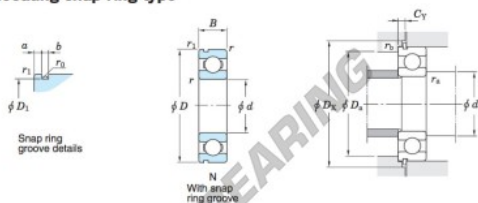

Kogellager enkele rij 6203-N-JTEKT - 6203-N-JTEKT

<https://www.123kogellager.nl/kogellager-behuizing/kogellager/enkele-rij/6203-n-jtekt>

Single-row deep groove ball bearings ———— **Koyo**
snap ring groove type
locating snap ring type

Boundary dimensions (mm)				Basic load ratings (kN)			Factor		Limiting speeds (min ⁻¹)		Bearing No.		D ₁ max.
d	D	B	r	C	C _{10r}	f _s	Grease lub.	Oil lub.	With snap ring groove	With locating snap ring	6203N		
17	40	12	0.6	9.55	4.80	13.2	17 000	21 000				38.1	

Dimensions of snap ring groove (mm)			Dimensions of locating snap ring (mm)		Mounting dimensions (mm)						(Refer.) Mass (kg)	(Refer.) Bearing No.	
a	b	r ₀	D ₂	f	d _a	D _a	D _x	C _γ	r _a	r _b	r _c	0.065	6203N
max.	±0.15	max.	max.	±0.05	min.	max.	min.	max.	max.	max.	max.		
2.06	1.5	0.4	44.6	1.07	21	36	45.5	2.92	0.6	0.5			