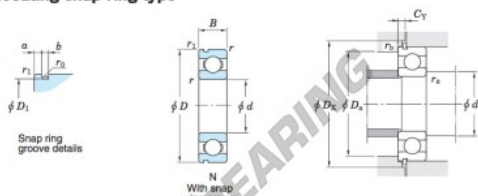

Kogellager enkele rij 6302-N-JTEKT - 6302-N-JTEKT

<https://www.123kogellager.nl/kogellager-behuizing/kogellager/enkele-rij/6302-n-jtekt>

Single-row deep groove ball bearings ——— Koyo
snap ring groove type
locating snap ring type

Boundary dimensions (mm)				Basic load ratings (kN)			Factor		Limiting speeds (min ⁻¹)		Bearing No.		D ₁ max.
d	D	B	r	C	C _{10r}	f _s	Grease lub.	Oil lub.	With snap ring groove	With locating snap ring	6302N		
15	42	13	1	11.4	5.45	12.3	17 000	20 000				39.75	

Dimensions of snap ring groove (mm)			Dimensions of locating snap ring (mm)		Mounting dimensions (mm)							(Refer.) Mass (kg)	(Refer.) Bearing No.
a	b	r ₀	D ₂	f	d _{4a}	D _{4a}	D _{4c}	C _Y	r _{6a}	r _{6b}	r _{6c}	0.082	6302N
2.06	1.5	0.4	46.3	1.07	20	37	47	2.92	1	0.5			