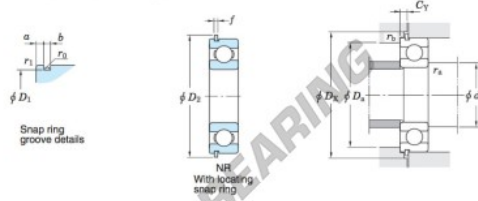

Kogellager enkele rij 6301-NR-JTEKT - 6301-NR-JTEKT

<https://www.123kogellager.nl/kogellager-behuizing/kogellager/enkele-rij/6301-nr-jtekt>

Single-row deep groove ball bearings ———— **Koyo**
snap ring groove type
locating snap ring type

Boundary dimensions (mm)				Basic load ratings (kN)			Factor		Limiting speeds (min ⁻¹)		Bearing No.		
d	D	B	r ₁	C	C _{10r}	f _s	Grease lub.	Oil lub.	With snap ring groove	With locating snap ring	D ₁ max.		
12	37	12	1	9.70	4.20	11.1	20 000	25 000			34.77	6301NR	

Dimensions of snap ring groove (mm)			Dimensions of locating snap ring (mm)		Mounting dimensions (mm)							(Refer.) Mass (kg)	(Refer.) Bearing No.
a	b	r ₀	D ₂	f	d _{4a}	D _{4a}	D _{4c}	C _Y	r _{4a}	r _{4b}	r _{4c}		
2.06	1.5	0.4	41.3	1.07	17	32	42	2.92	1	0.5	0.060	6301N	