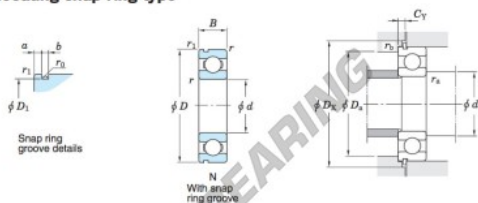

Kogellager enkele rij 6201-N-JTEKT - 6201-N-JTEKT

<https://www.123kogellager.nl/kogellager-behuizing/kogellager/enkele-rij/6201-n-jtekt>

Single-row deep groove ball bearings — Koyo snap ring groove type locating snap ring type

Boundary dimensions (mm)				Basic load ratings (kN)			Factor		Limiting speeds (min ⁻¹)		Bearing No.		D ₁ max.
d	D	B	r	r ₁	C ₁₀	C ₉₀	f _s	Grease lub.	Oil lub.	With snap ring groove	With locating snap ring		
12	32	10	0.6	0.3	6.80	3.05	12.3	22 000	27 000	6201N		30.15	

Dimensions of snap ring groove (mm)			Dimensions of locating snap ring (mm)		Mounting dimensions (mm)						(Refer.) Mass (kg)	(Refer.) Bearing No.	
a	b	r ₀	D ₂	f	d ₄	D ₄	D ₃	C _γ	r ₄	r ₅	r ₆		
2.06	1.5	0.4	36.7	1.07	16	28	37.5	2.92	0.6	0.3	0.037	6201N	