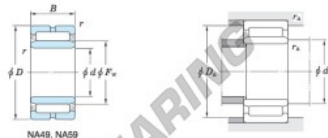

Rollager NA5928-JTEKT - NA5928-JTEKT

<https://www.123kogellager.nl/kogellager-behuizing/rollager/roll/na5928-jtekt>

Machined ring needle roller bearings Koyo

F_w 29 ~ 37 mm

With inner ring

Boundary dimensions (mm)				Basic load ratings (kN)		Limiting speeds¹⁾ (min⁻¹)		Bearing No.	
F_w	d	D	B	C_r	C_{10}	Oil lub.	Without inner ring		
160	140	190	67	283.0	696.0	2 800	—		
Mounting dimensions (mm)				(Refer.) Mass (kg)		(Refer.) Applicable inner ring No.			
With inner ring				Without inner ring	With inner ring				
NA5928				148	182	1.5	3.02	5.42	IRM14016067

PRODUCTKENMERKEN

Merk	JTEKT
N° Ean13	3663952484402
Binnendiameter	140 mm
Buitendiameter	190 mm
Dikte	67 mm
Gewicht	5420 g
Verpakking	1

contact@123kogellager.nl

CRT4 de Lesquin 60 Rue Du Haut De Sainghin 59273 Fretin FRANCE