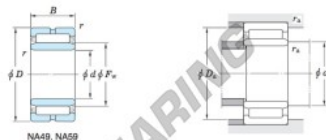

Rollager NA4928-JTEKT - NA4928-JTEKT

<https://www.123kogellager.nl/kogellager-behuizing/rollager/roll/na4928-jtekt>

Machined ring needle roller bearings Koyo

F_w 29 ~ 37 mm

With inner ring

Boundary dimensions (mm)				Basic load ratings (kN)		Limiting speeds¹⁾ (min⁻¹)		Bearing No. Without inner ring	
F_w	d	D	B	C_r	C_{10}	Oil lub.			
160	140	190	50	232.0	540.0		2 800	—	
Mounting dimensions (mm)				(Refer.) Mass (kg)		(Refer.) Applicable inner ring No.			
With inner ring				Without inner ring	With inner ring				
NA4928				148	182	1.5	2.350	4.08	IRM14016050

PRODUCTKENMERKEN

Merk	JTEKT
N° Ean13	3663952484389
Binnendiameter	140 mm
Buitendiameter	190 mm
Dikte	50 mm
Gewicht	4080 g
Verpakking	1

contact@123kogellager.nl

CRT4 de Lesquin 60 Rue Du Haut De Sainghin 59273 Fretin FRANCE