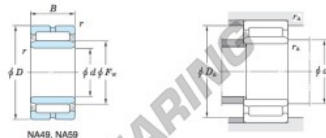

Rollager NA5926-JTEKT - NA5926-JTEKT

<https://www.123kogellager.nl/kogellager-behuizing/rollager/roll/na5926-jtekt>

Machined ring needle roller bearings Koyo

F_w 29 ~ 37 mm

With inner ring

Boundary dimensions (mm)				Basic load ratings (kN)		Limiting speeds¹⁾ (min⁻¹)		Bearing No.
F_w	d	D	B	C_r	C_{10}	Oil lub.	Without inner ring	
150	130	180	67	274.0	655.0	3 000	—	
Mounting dimensions (mm)				(Refer.) Mass (kg)		(Refer.) Applicable inner ring No.		
With inner ring				Without inner ring	With inner ring			
NA5926				138	172	1.5	3.000	5.09

PRODUCTKENMERKEN

Merk	JTEKT
N° Ean13	3663952484365
Binnendiameter	130 mm
Buitendiameter	180 mm
Dikte	67 mm
Gewicht	5090 g
Verpakking	1

contact@123kogellager.nl

CRT4 de Lesquin 60 Rue Du Haut De Sainghin 59273 Fretin FRANCE