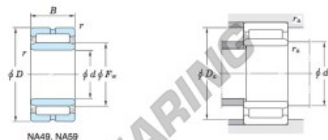

Rollager NA5920-JTEKT - NA5920-JTEKT

<https://www.123kogellager.nl/kogellager-behuizing/rollager/roll/na5920-jtekt>

Machined ring needle roller bearings Koyo

F_w 29 ~ 37 mm

With inner ring

Boundary dimensions (mm)				Basic load ratings (kN)		Limiting speeds¹⁾ (min⁻¹)		Bearing No.	
F_w	d	D	B	C_r	C_{10}	Oil lub.	Without inner ring		
115	100	140	54	189.0	418.0	4 000	—		
Mounting dimensions (mm)				(Refer.) Mass (kg)		(Refer.) Applicable inner ring No.			
With inner ring				Without inner ring	With inner ring				
NA5920				106.5	133.5	1	1.49	2.53	IRM1001554

PRODUCTKENMERKEN

Merk	JTEKT
N° Ean13	3663952484242
Binnendiameter	100 mm
Buitendiameter	140 mm
Dikte	54 mm
Gewicht	2530 g
Verpakking	1

contact@123kogellager.nl

CRT4 de Lesquin 60 Rue Du Haut De Sainghin 59273 Fretin FRANCE