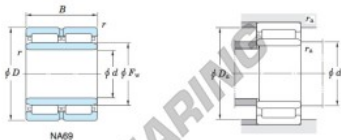

Rollager NA6915-JTEKT - NA6915-JTEKT

<https://www.123kogellager.nl/kogellager-behuizing/rollager/roll/na6915-jtekt>

Machined ring needle roller bearings Koyo

F_w 29 ~ 37 mm

With inner ring

Boundary dimensions (mm)				Basic load ratings (kN)		Limiting speeds¹⁾ (min⁻¹)		Bearing No.	
F_w	d	D	B	C_r	C_{10}	Oil lub.	Without inner ring		
85	75	105	54	135.0	283.0	5 400	—		
Mounting dimensions (mm)				Inner Mass (kg)		Applicable inner ring No.			
With inner ring				Without inner ring	With inner ring				
NA6915				80	100	1	0.866	1.44	IRM758554

PRODUCTKENMERKEN

Merk	JTEKT
N° Ean13	3663952483955
Binnendiameter	75 mm
Buitendiameter	105 mm
Dikte	54 mm
Gewicht	1440 g
Verpakking	1

contact@123kogellager.nl

CRT4 de Lesquin 60 Rue Du Haut De Sainghin 59273 Fretin FRANCE