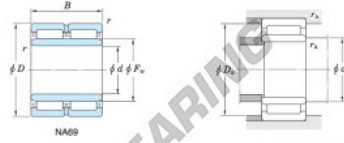

Rollager NA6915-JTEKT - NA6915-JTEKT

<https://www.123kogellager.nl/kogellager-behuizing/rollager/roll/na6915-jtekt>

Machined ring needle roller bearings **Koyo**
F_W 29 ~ 37 mm

With inner ring

Boundary dimensions (mm)				Basic load ratings (kN)		Limiting speeds¹⁾ (min⁻¹)		Bearing No.
F_w	d	D	B	C_r	C_{0r}	Oil lub.	Without inner ring	
85	75	105	54	135.0	283.0	5 400	—	
Mounting dimensions (mm)				(Refer.) Mass (kg)		(Refer.) Applicable inner ring No.		
With inner ring				Without inner ring	With inner ring			
NA6915				0.866	1.44	IRM758554		

PRODUCTKENMERKEN

Merk	JTEKT
N° Ean13	3663952483955
Binnendiameter	75 mm
Buitendiameter	105 mm
Dikte	54 mm
Gewicht	1440 g
Verpakking	1

contact@123kogellager.nl

CRT4 de Lesquin 60 Rue Du Haut De Sainghin 59273 Fretin FRANCE