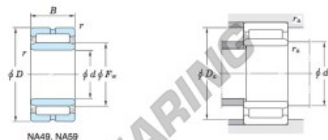

Rollager NA5915-JTEKT - NA5915-JTEKT

<https://www.123kogellager.nl/kogellager-behuizing/rollager/roll/na5915-jtekt>

Machined ring needle roller bearings Koyo

F_w 29 ~ 37 mm

With inner ring

NA49, NA59

Boundary dimensions (mm)				Basic load ratings (kN)		Limiting speeds¹⁾ (min⁻¹)		Bearing No.		
F_w	d	D	B	C_r	C_{10}	Oil lub.	Without inner ring			
85	75	105	40	109.0	216.0	5 400	—			
				Mounting dimensions (mm)		Weight Mass (kg)		Applicable inner ring No.		
				With inner ring	Without inner ring	With inner ring	Without inner ring			
				d_a	D_a	r_a				
				max.	max.	max.				
				NA5915	80	100	1	0.844	1.03	IRM758540

PRODUCTKENMERKEN

Merk	JTEKT
N° Ean13	3663952483931
Binnendiameter	75 mm
Buitendiameter	105 mm
Dikte	40 mm
Gewicht	1030 g
Verpakking	1

contact@123kogellager.nl

CRT4 de Lesquin 60 Rue Du Haut De Sainghin 59273 Fretin FRANCE