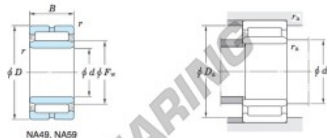

Rollager NA4915-JTEKT - NA4915-JTEKT

<https://www.123kogellager.nl/kogellager-behuizing/rollager/roll/na4915-jtekt>

Machined ring needle roller bearings Koyo

F_w 29 ~ 37 mm

With inner ring

NA49, NA59

Boundary dimensions (mm)					Basic load ratings (kN)			Limiting speeds¹⁾ (min⁻¹)		Bearing No. Without inner ring
F_w	d	D	B	B_1	C_r	C_{10}	Oil lub.	Grease lub.		
85	75	105	30	1	88.0	164.0	5 400	—	—	
Mounting dimensions (mm)					Inner ring Mass (kg)		Applicable inner ring No.			
With inner ring					Without inner ring	With inner ring				
NA4915					80	100	1	0.507	0.773	IRM758530

PRODUCTKENMERKEN

Merk	JTEKT
N° Ean13	3663952483917
Binnendiameter	75 mm
Buitendiameter	105 mm
Dikte	30 mm
Gewicht	773 g
Verpakking	1

contact@123kogellager.nl

CRT4 de Lesquin 60 Rue Du Haut De Sainghin 59273 Fretin FRANCE