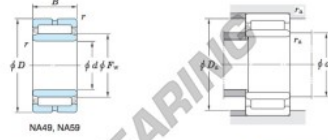

Rollager NA4913-JTEKT - NA4913-JTEKT

<https://www.123kogellager.nl/kogellager-behuizing/rollager/roll/na4913-jtekt>

Machined ring needle roller bearings Koyo
 F_w 29 ~ 37 mm

With inner ring

Boundary dimensions (mm)				Basic load ratings (kN)		Limiting speeds¹⁾ (min⁻¹)		Bearing No.	
F_w	d	D	B	C_r	C_{10}	Oil lub.	Without inner ring		
72	65	90	25	86.1	114.0	6 400	—		
Mounting dimensions (mm)				(Refer.) Mass (kg)		(Refer.) Applicable inner ring No.			
With inner ring				Without inner ring	With inner ring				
NA4913				70	85	1	0.307	0.450	IRM65725

PRODUCTKENMERKEN

Merk	JTEKT
N° Ean13	3663952483788
Binnendiameter	65 mm
Buitendiameter	90 mm
Dikte	25 mm
Gewicht	450 g
Verpakking	1

contact@123kogellager.nl

CRT4 de Lesquin 60 Rue Du Haut De Sainghin 59273 Fretin FRANCE