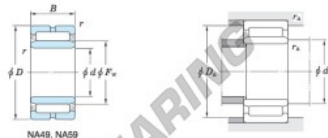

Rollager NA5912-JTEKT - NA5912-JTEKT

<https://www.123kogellager.nl/kogellager-behuizing/rollager/roll/na5912-jtekt>

Machined ring needle roller bearings Koyo

F_w 29 ~ 37 mm

With inner ring

Boundary dimensions (mm)					Basic load ratings (kN)		Limiting speeds¹⁾ (min⁻¹)		Bearing No. Without inner ring	
F_w	d	D	B	B_1	C_r	C_{10}	Oil lub.			
68	60	85	34	—	79.2	150.0	6 800	—		
Mounting dimensions (mm)					(Refer.) Mass (kg)		(Refer.) Applicable inner ring No.			
With inner ring					Without inner ring	With inner ring				
NA5912					65	80	1	0.380	0.587	IRM60834

PRODUCTKENMERKEN

Merk	JTEKT
N° Ean13	3663952483757
Binnendiameter	60 mm
Buitendiameter	85 mm
Dikte	34 mm
Gewicht	587 g
Verpakking	1

contact@123kogellager.nl

CRT4 de Lesquin 60 Rue Du Haut De Sainghin 59273 Fretin FRANCE