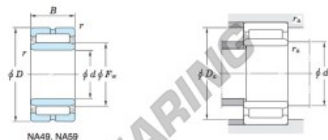

Rollager NA4912-JTEKT - NA4912-JTEKT

<https://www.123kogellager.nl/kogellager-behuizing/rollager/roll/na4912-jtekt>

Machined ring needle roller bearings Koyo

F_w 29 ~ 37 mm

With inner ring

Boundary dimensions (mm)					Basic load ratings (kN)			Limiting speeds¹⁾ (min⁻¹)		Bearing No.	
F_w	d	D	B	B_1	C_r	C_{10}	Oil lub.	Grease lub.	Without inner ring		
68	60	85	25	1	45.8	93.3	8 900		—		
Mounting dimensions (mm)					Inner ring Mass (kg)		Outer ring Mass (kg)		Applicable inner ring No.		
With inner ring					Without inner ring	With inner ring	Without inner ring		With inner ring		
NA4912					65	80	1	0.310	0.459	IRM00825	

PRODUCTKENMERKEN

Merk	JTEKT
N° Ean13	3663952483733
Binnendiameter	60 mm
Buitendiameter	85 mm
Dikte	25 mm
Gewicht	459 g
Verpakking	1

contact@123kogellager.nl

CRT4 de Lesquin 60 Rue Du Haut De Sainghin 59273 Fretin FRANCE