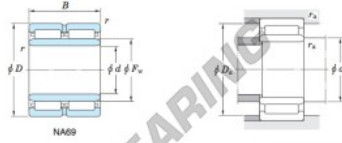

Rollager NA6910-JTEKT - NA6910-JTEKT

<https://www.123kogellager.nl/kogellager-behuizing/rollager/roll/na6910-jtekt>

Machined ring needle roller bearings Koyo
F_W 29 ~ 37 mm
With inner ring

Boundary dimensions (mm)				Basic load ratings (kN)		Limiting speeds¹⁾ (min⁻¹)		Bearing No.	
F_w	d	D	B	C_r	C_{0r}	Oil lub.	Without inner ring		
58	50	72	40	74.0	140.0	7 900	—		
Mounting dimensions (mm)				(Refer.) Mass (kg)		(Refer.) Applicable inner ring No.			
With inner ring				Without inner ring	With inner ring				
NA6910				54	68	0.5	0.291	0.497	IRM505840

PRODUCTKENMERKEN

Merk	JTEKT
N° Ean13	3663952483597
Binnendiameter	50 mm
Buitendiameter	72 mm
Dikte	40 mm
Gewicht	497 g
Verpakking	1

contact@123kogellager.nl

CRT4 de Lesquin 60 Rue Du Haut De Sainghin 59273 Fretin FRANCE