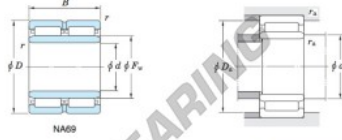

Rollager NA6909-JTEKT - NA6909-JTEKT

<https://www.123kogellager.nl/kogellager-behuizing/rollager/roll/na6909-jtekt>

Machined ring needle roller bearings Koyo
F_W 29 ~ 37 mm

With inner ring

Boundary dimensions (mm)				Basic load ratings (kN)			Limiting speeds¹⁾ (min⁻¹)		Bearing No.
F_w	d	D	B	B₁	C_r	C_{0r}	Oil lub.	Without inner ring	
52	45	68	40	—	70.7	127.0	8 800	—	
				Mounting dimensions (mm)			(Refer.) Mass (kg)		(Refer.) Applicable inner ring No.
				With inner ring	Without inner ring	With inner ring			
				d₁	D₁	r₁	Without inner ring	With inner ring	IRRM455240
				min.	max.	max.	0.334	0.495	
				NA6909	49	64	0.6		

PRODUCTKENMERKEN

Merk	JTEKT
N° Ean13	3663952483443
Binnendiameter	45 mm
Binnendiameter	1.772" inch
Buitendiameter	68 mm
Buitendiameter	2.677" inch
Dikte	40 mm
Dikte	1.575" inch
Gewicht	496 g
Verpakking	1

contact@123kogellager.nl

CRT4 de Lesquin 60 Rue Du Haut De Sainghin 59273 Fretin FRANCE