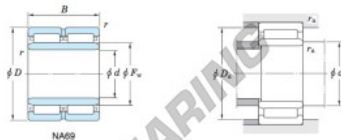

Rollager NA6907-JTEKT - NA6907-JTEKT

<https://www.123kogellager.nl/kogellager-behuizing/rollager/roll/na6907-jtekt>

Machined ring needle roller bearings Koyo

F_w 29 – 37 mm

With inner ring

Boundary dimensions (mm)				Basic load ratings (kN)			Limiting speeds¹⁾ (min⁻¹)		Bearing No.
F_w	d	D	B	C_r	C_{10}	Oil lub.		Without inner ring	
42	35	55	36	51.4	85.1	11 000		—	
		Mounting dimensions (mm)			Weight Mass (kg)		Applicable inner ring No.		
		d_2	D_2	r_2	Without inner ring	With inner ring			
		max.	max.	max.					
NA6907		39	51	0.6	0.182	0.297	IRM354236		

PRODUCTKENMERKEN

Merk	JTEKT
N° Ean13	3663952483184
Binnendiameter	35 mm
Buitendiameter	55 mm
Dikte	36 mm
Gewicht	297 g
Verpakking	1

contact@123kogellager.nl

CRT4 de Lesquin 60 Rue Du Haut De Sainghin 59273 Fretin FRANCE